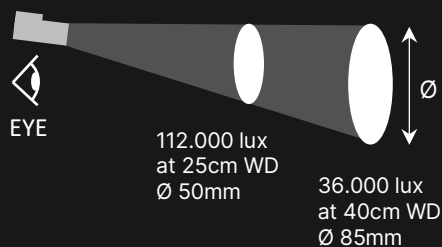

Brightness	25cm WD	up to 112.000 lux
	40cm WD	up to 36.000 lux
Spot Size	40cm WD	Ø 85 mm
Battery Time max.		13 hours
Battery Change		5 seconds
Brightness Steps		5
Light Temperature		5700 K
Lamp Weight		9,6g

Brightness	25cm WD	up to 65.000 lux
	40cm WD	up to 21.000 lux
Spot Size	40cm WD	Ø 85 mm
Battery Time max.		4 hours
Battery Change		<5s
Brightness Steps		3
Light Temperature		5700 K
Total Weight		35g

Brightness	25cm WD	up to 138.000 lux
	40cm WD	up to 58.000 lux

Spot Size	40cm WD	Ø 85 mm
-----------	---------	---------

Battery Time max.	12 hours
-------------------	----------

Battery Change	5 seconds
----------------	-----------