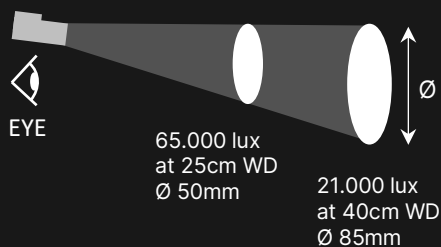

Brightness	25cm WD	up to 112.000 lux
	40cm WD	up to 36.000 lux
Spot Size	40cm WD	Ø 85 mm
Battery Time max.		13 hours
Battery Change		5 seconds
Brightness Steps		5
Light Temperature		5700 K
Lamp Weight		9,6g

Brightness	25cm WD	up to 65.000 lux
	40cm WD	up to 21.000 lux
Spot Size	40cm WD	Ø 85 mm
Battery Time max.		4 hours
Battery Change		<5s
Brightness Steps		3
Light Temperature		5700 K
Total Weight		35g

Brightness	25cm WD	up to 138.000 lux
	40cm WD	up to 58.000 lux

Spot Size	40cm WD	Ø 85 mm
-----------	---------	---------

Battery Time max.	12 hours
-------------------	----------

Battery Change	5 seconds
----------------	-----------